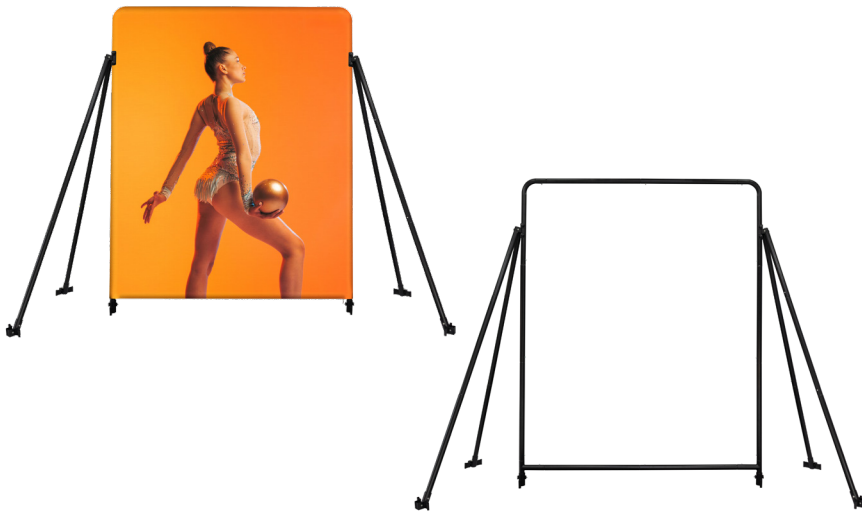

EXTREME MARQUEES

SIGNAGE & DISPLAY RANGE

OUTDOOR MEDIA WALL

SPECIFICATION SHEET

SPECIFICATIONS

Product Size	Small	Medium	Large	Extra Large
Dimensions	80cm x 160cm	100cm x 200cm	120cm x 240cm	200cm x 240cm
Frame Weight	7.5kg	9.1kg	9.5kg	20.5kg
Fabric Weight	0.8kg	1.2kg	1.7kg	2.8kg
Box Dimensions	38cm x 23cm x 107.5cm	38cm x 23cm x 107.5cm	38cm x 23cm x 107.5cm (x2)	38cm x 23cm x 107.5cm (x2)
Frame Profile	Aluminium			
Frame Tube	43mm Diameter 1.4mm Thickness			
Features	Double Side Printed Fabric One Person Set-up			
Fabric	Polyester Stretch Fabric 280GSM			
Printing	Full Colour Sublimation Printing			
Includes	Aluminium Frame, Double Side Printed Fabric, Heavy-duty Ground Spikes, Hardware			
Warranty	Fabric 6 Months Frame/Hardware 1 Year			

GROUND FIXINGS

The Media Wall includes 12 steel ground spikes to secure banner into outdoor ground surfaces.