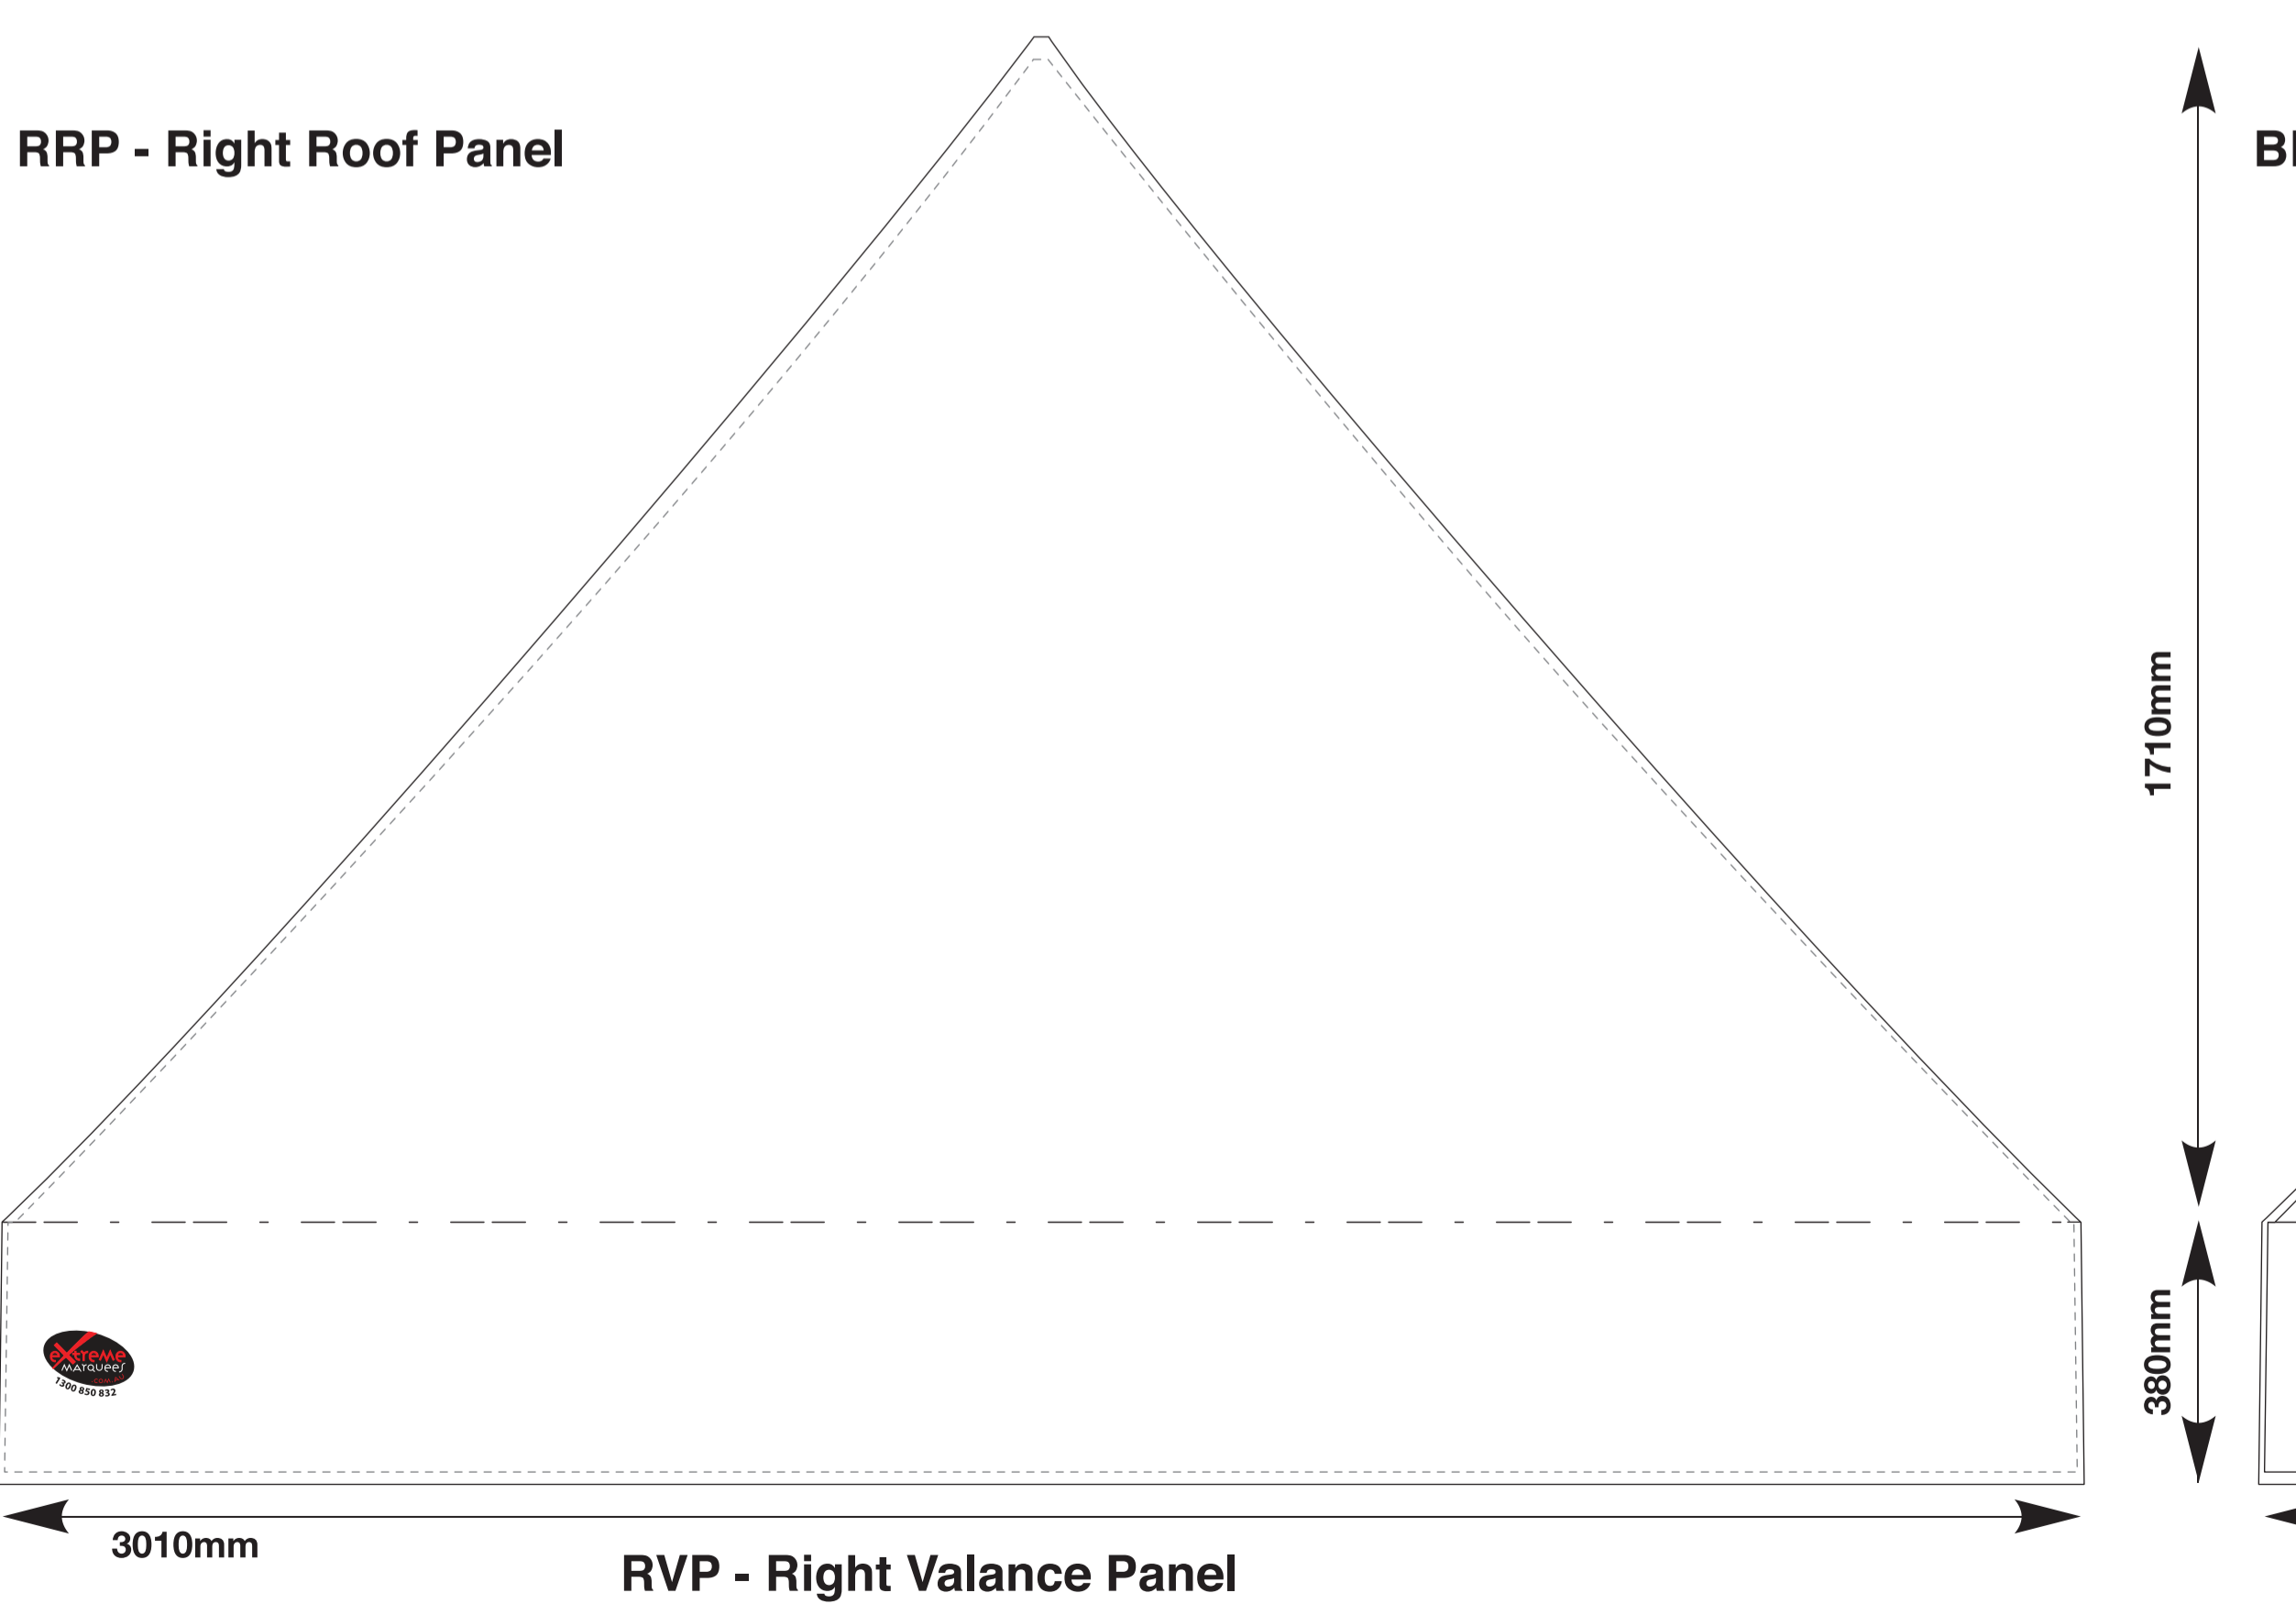

This template is designed at a 10% scale of the final product.
Rasterised artwork supplied at 300dpi to suit this template size is the minimum requirement for a high quality final print

ROOF & VALANCE PANELS

NOTE: The left and right sides of a marquee are taken from the front perspective

LEFT ROOF PANEL

FRONT ROOF PANEL

RIGHT ROOF PANEL

BACK ROOF PANEL

LEFT VALANCE PANEL

FRONT VALANCE PANEL

RIGHT VALANCE PANEL