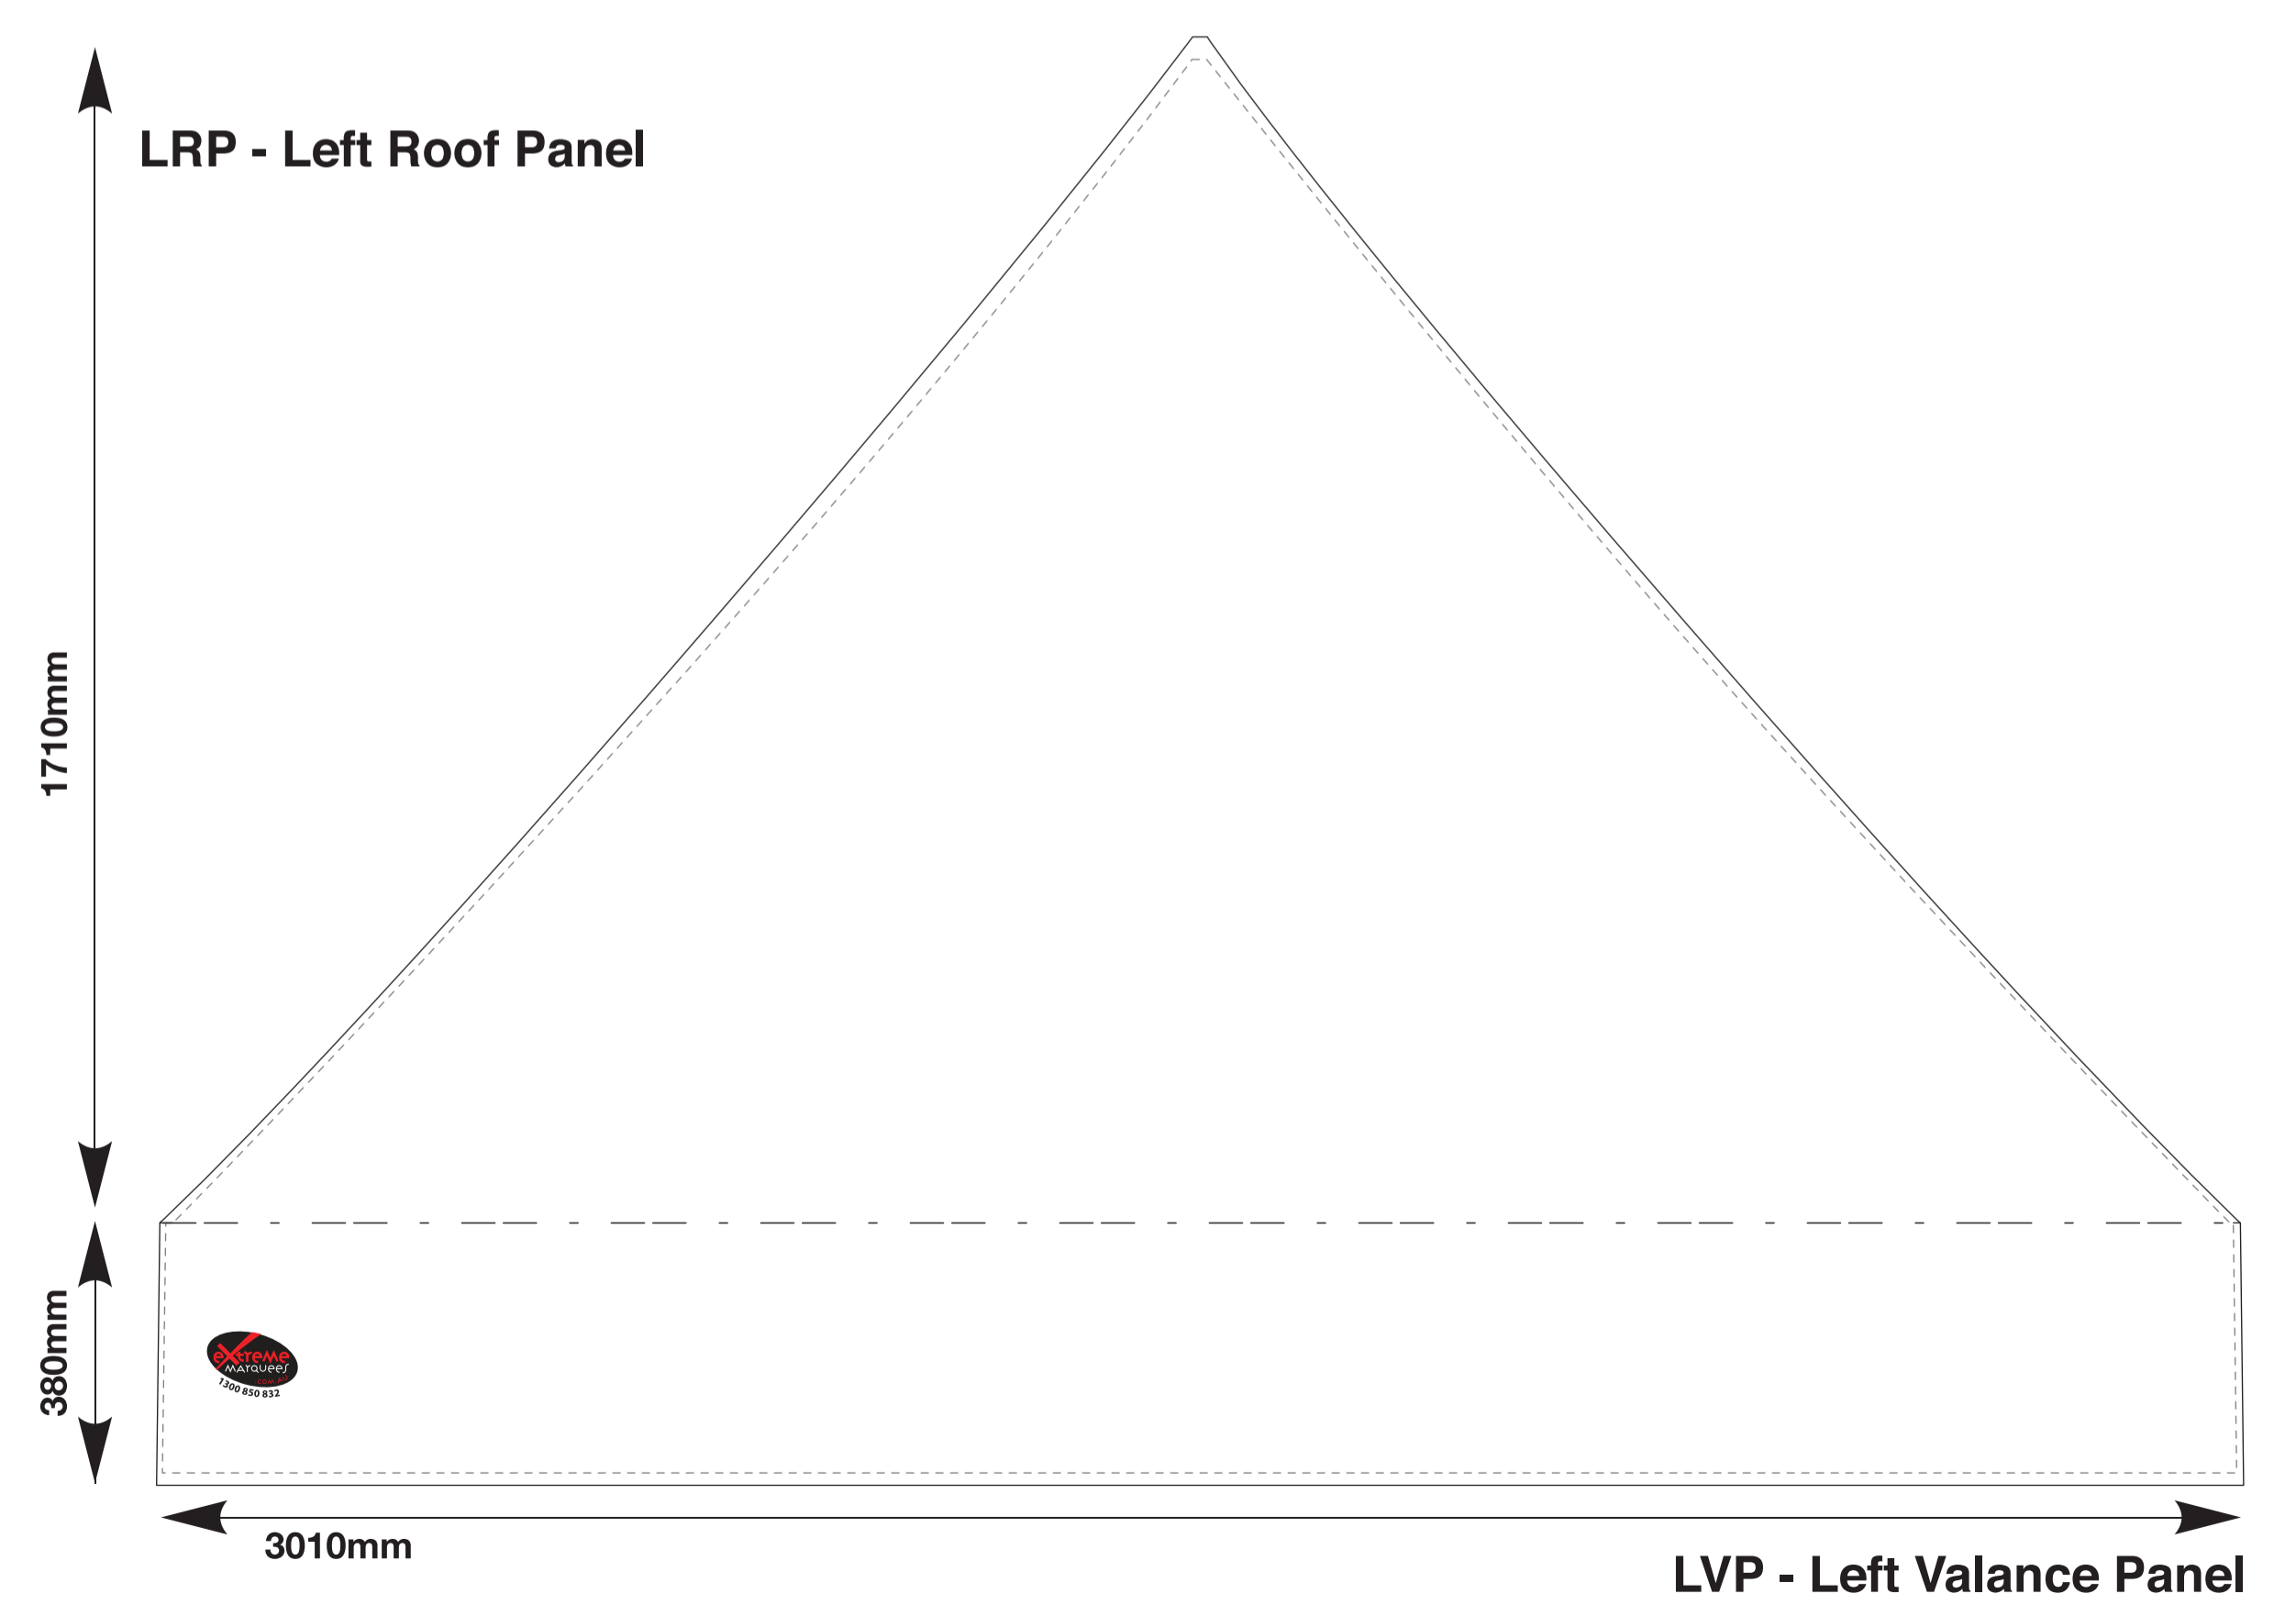

© extreme marquees 2009

3M x 3M Folding Marquee

Available Panel Colours

White:	C - 0,	M - 0,	Y - 0,	K - 0
Black:	C - 63,	M - 52,	Y - 51,	K - 100
Red:	C - 36,	M - 100,	Y - 73,	K - 10
Pink:	C - 10,	M - 90,	Y - 10,	K - 9
Green:	C - 74,	M - 35,	Y - 74,	K - 67
Dark Blue:	C - 84,	M - 68,	Y - 0,	K - 5
Light Blue:	C - 83,	M - 0,	Y - 12,	K - 23
Yellow:	C - 0,	M - 25,	Y - 100,	K - 0
Maroon:	C - 63,	M - 100,	Y - 78,	K - 10
Orange:	C - 0,	M - 64,	Y - 96,	K - 0

This template is designed at a 10% scale of the final product.
Rasterised artwork supplied at 300dpi to suit this template size is the minimum requirement for a high quality final print

ROOF & VALANCE PANELS

NOTE: The left and right sides of a marquee are taken from the front perspective

LEFT ROOF PANEL

FRONT ROOF PANEL

RIGHT ROOF PANEL

BACK ROOF PANEL

LEFT VALANCE PANEL

FRONT VALANCE PANEL

RIGHT VALANCE PANEL