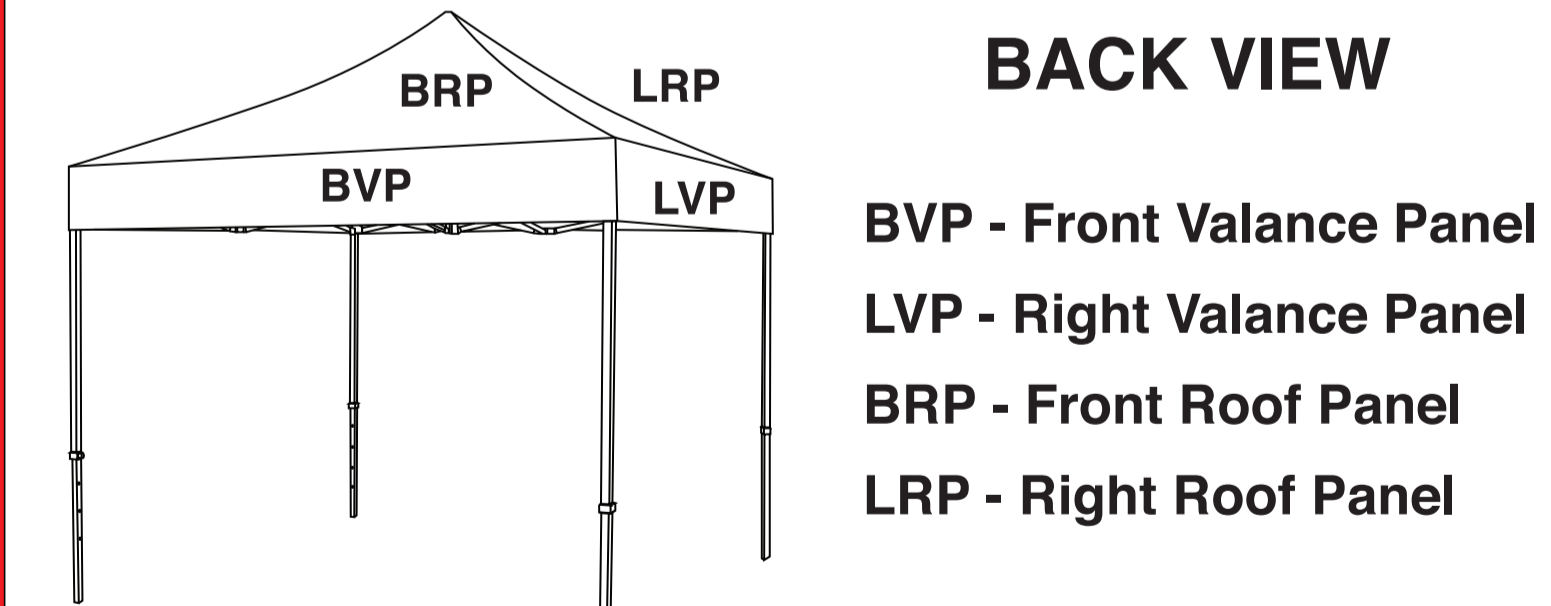

© extreme marquees 2009

3M x 3M Folding Marquee

Available Panel Colours

White:	C - 0,	M - 0,	Y - 0,	K - 0
Black:	C - 63,	M - 52,	Y - 51,	K - 100
Red:	C - 36,	M - 100,	Y - 73,	K - 10
Pink:	C - 10,	M - 90,	Y - 10,	K - 9
Green:	C - 74,	M - 35,	Y - 74,	K - 67
Dark Blue:	C - 84,	M - 68,	Y - 0,	K - 5
Light Blue:	C - 83,	M - 0,	Y - 12,	K - 23
Yellow:	C - 0,	M - 25,	Y - 100,	K - 0
Maroon:	C - 63,	M - 100,	Y - 78,	K - 10
Orange:	C - 0,	M - 64,	Y - 96,	K - 0

This template is designed at a 10% scale of the final product.
Rasterised artwork supplied at 300dpi to suit this template size is the minimum requirement for a high quality final print

ROOF & VALANCE PANELS