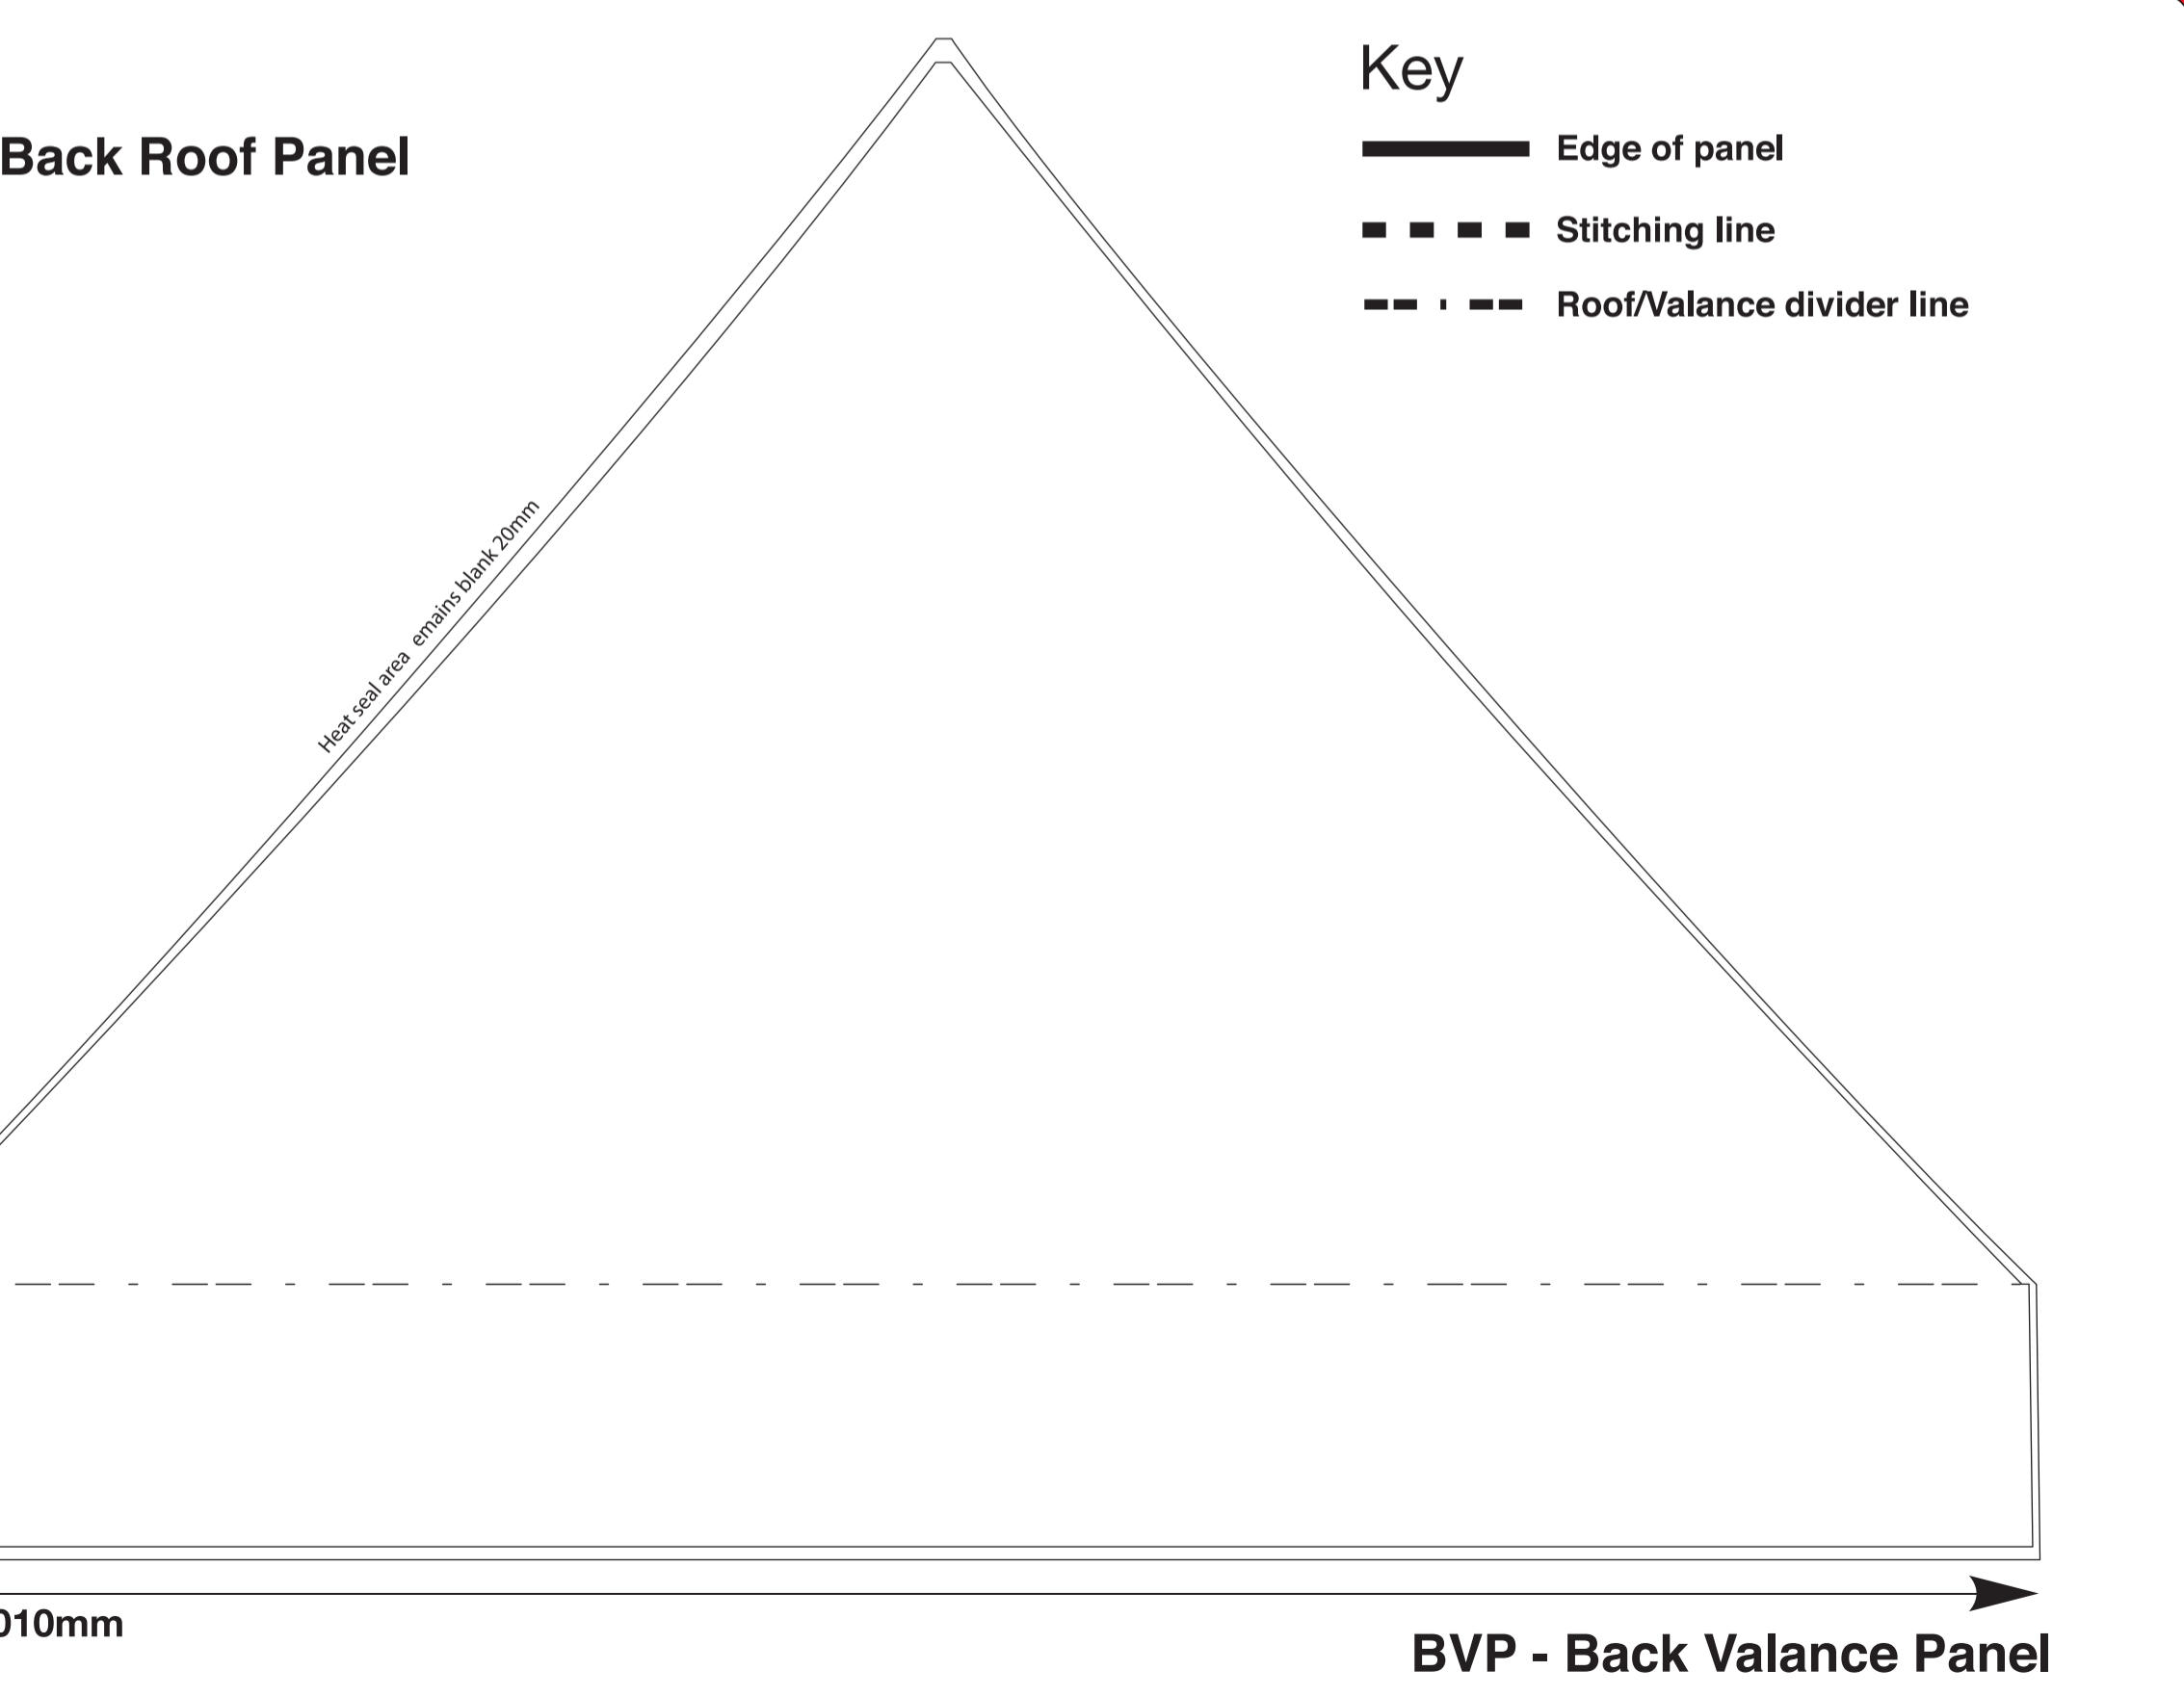

This template is designed at a 10% scale of the final product.
Rasterised artwork supplied at 300dpi to suit this template size is the minimum requirement for a high quality final print

ROOF & VALANCE PANELS

NOTE: The left and right sides of a marquee are taken from the front perspective

LEFT ROOF PANEL

FRONT ROOF PANEL

RIGHT ROOF PANEL

BACK ROOF PANEL

LEFT VALANCE PANEL

FRONT VALANCE PANEL

RIGHT VALANCE PANEL