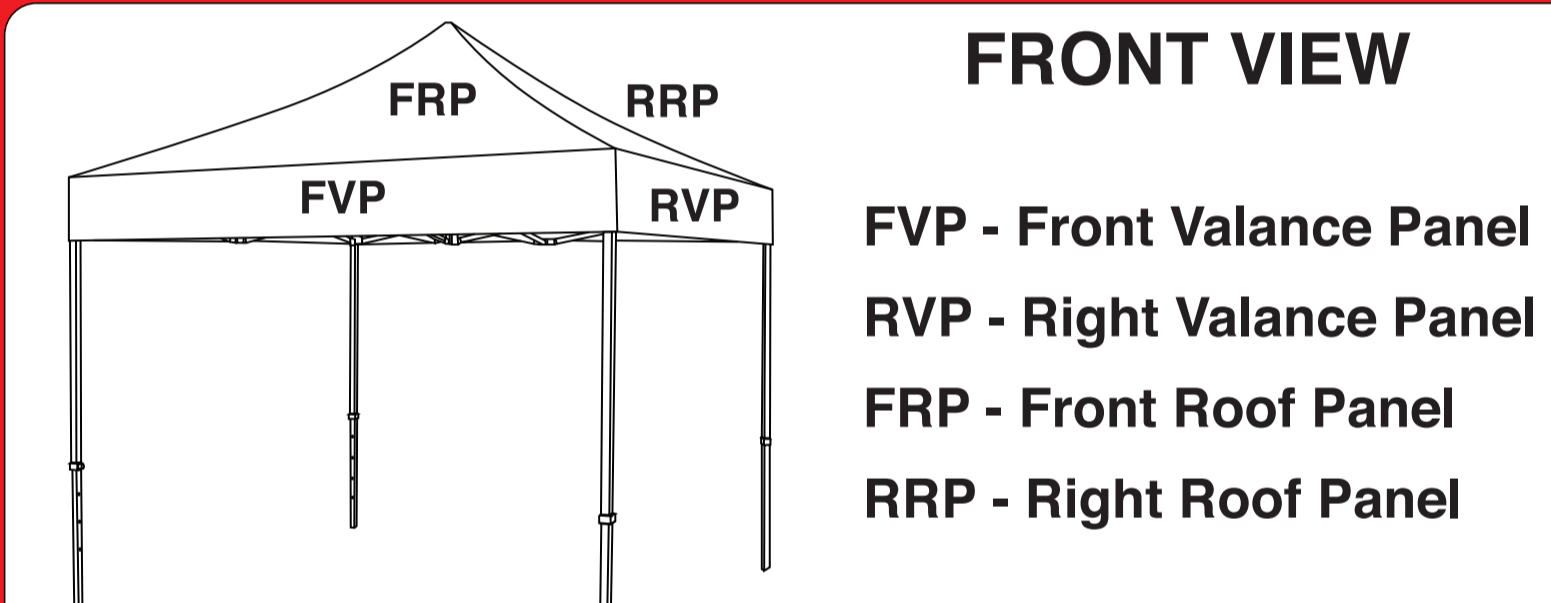

© extreme marquees 2009

3M x 3M Folding Marquee

Available Panel Colours

White:	C - 0,	M - 0,	Y - 0,	K - 0
Black:	C - 63,	M - 52,	Y - 51,	K - 100
Red:	C - 36,	M - 100,	Y - 73,	K - 10
Pink:	C - 10,	M - 90,	Y - 10,	K - 9
Green:	C - 74,	M - 35,	Y - 74,	K - 67
Dark Blue:	C - 84,	M - 68,	Y - 0,	K - 5
Light Blue:	C - 83,	M - 0,	Y - 12,	K - 23
Yellow:	C - 0,	M - 25,	Y - 100,	K - 0
Maroon:	C - 63,	M - 100,	Y - 78,	K - 10
Orange:	C - 0,	M - 64,	Y - 96,	K - 0

This template is designed at a 10% scale of the final product.
Rasterised artwork supplied at 300dpi to suit this template size is the minimum requirement for a high quality final print

ROOF & VALANCE PANELS