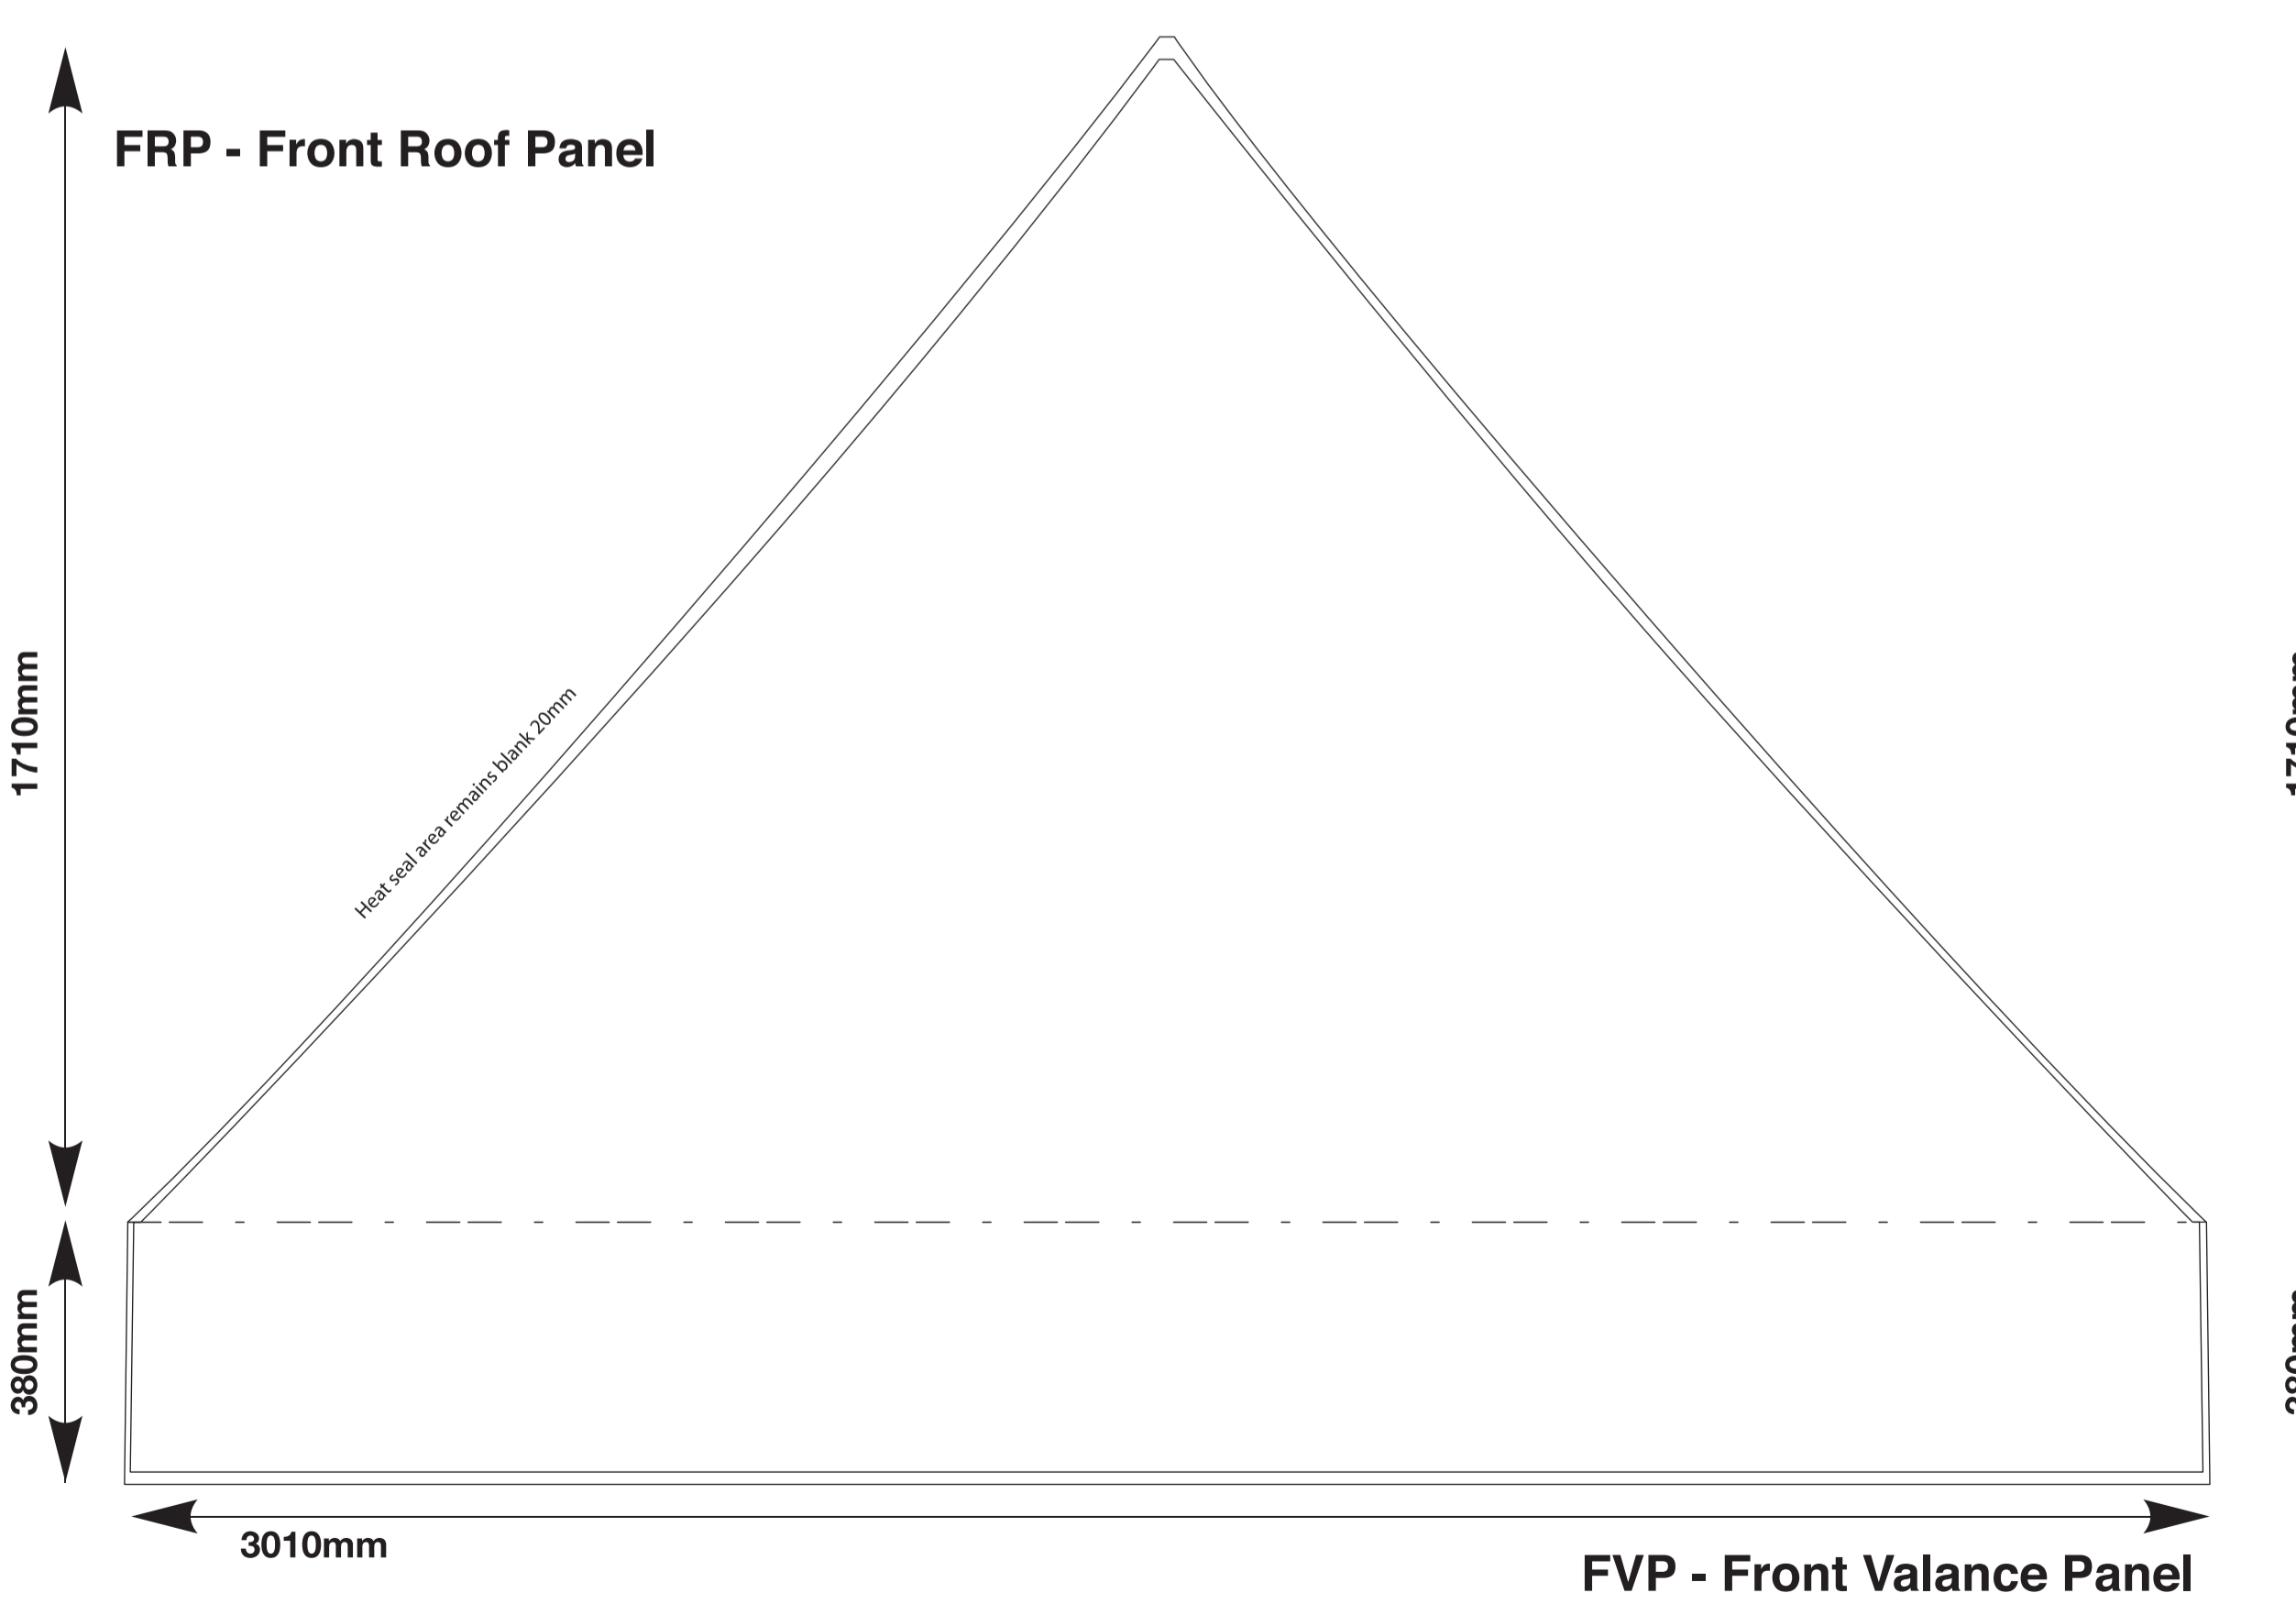

This template is designed at a 10% scale of the final product.
Rasterised artwork supplied at 300dpi to suit this template size is the minimum requirement for a high quality final print

ROOF & VALANCE PANELS

NOTE: The left and right sides of a marquee are taken from the front perspective

LEFT ROOF PANEL

FRONT ROOF PANEL

RIGHT ROOF PANEL

BACK ROOF PANEL

LEFT VALANCE PANEL

FRONT VALANCE PANEL

RIGHT VALANCE PANEL