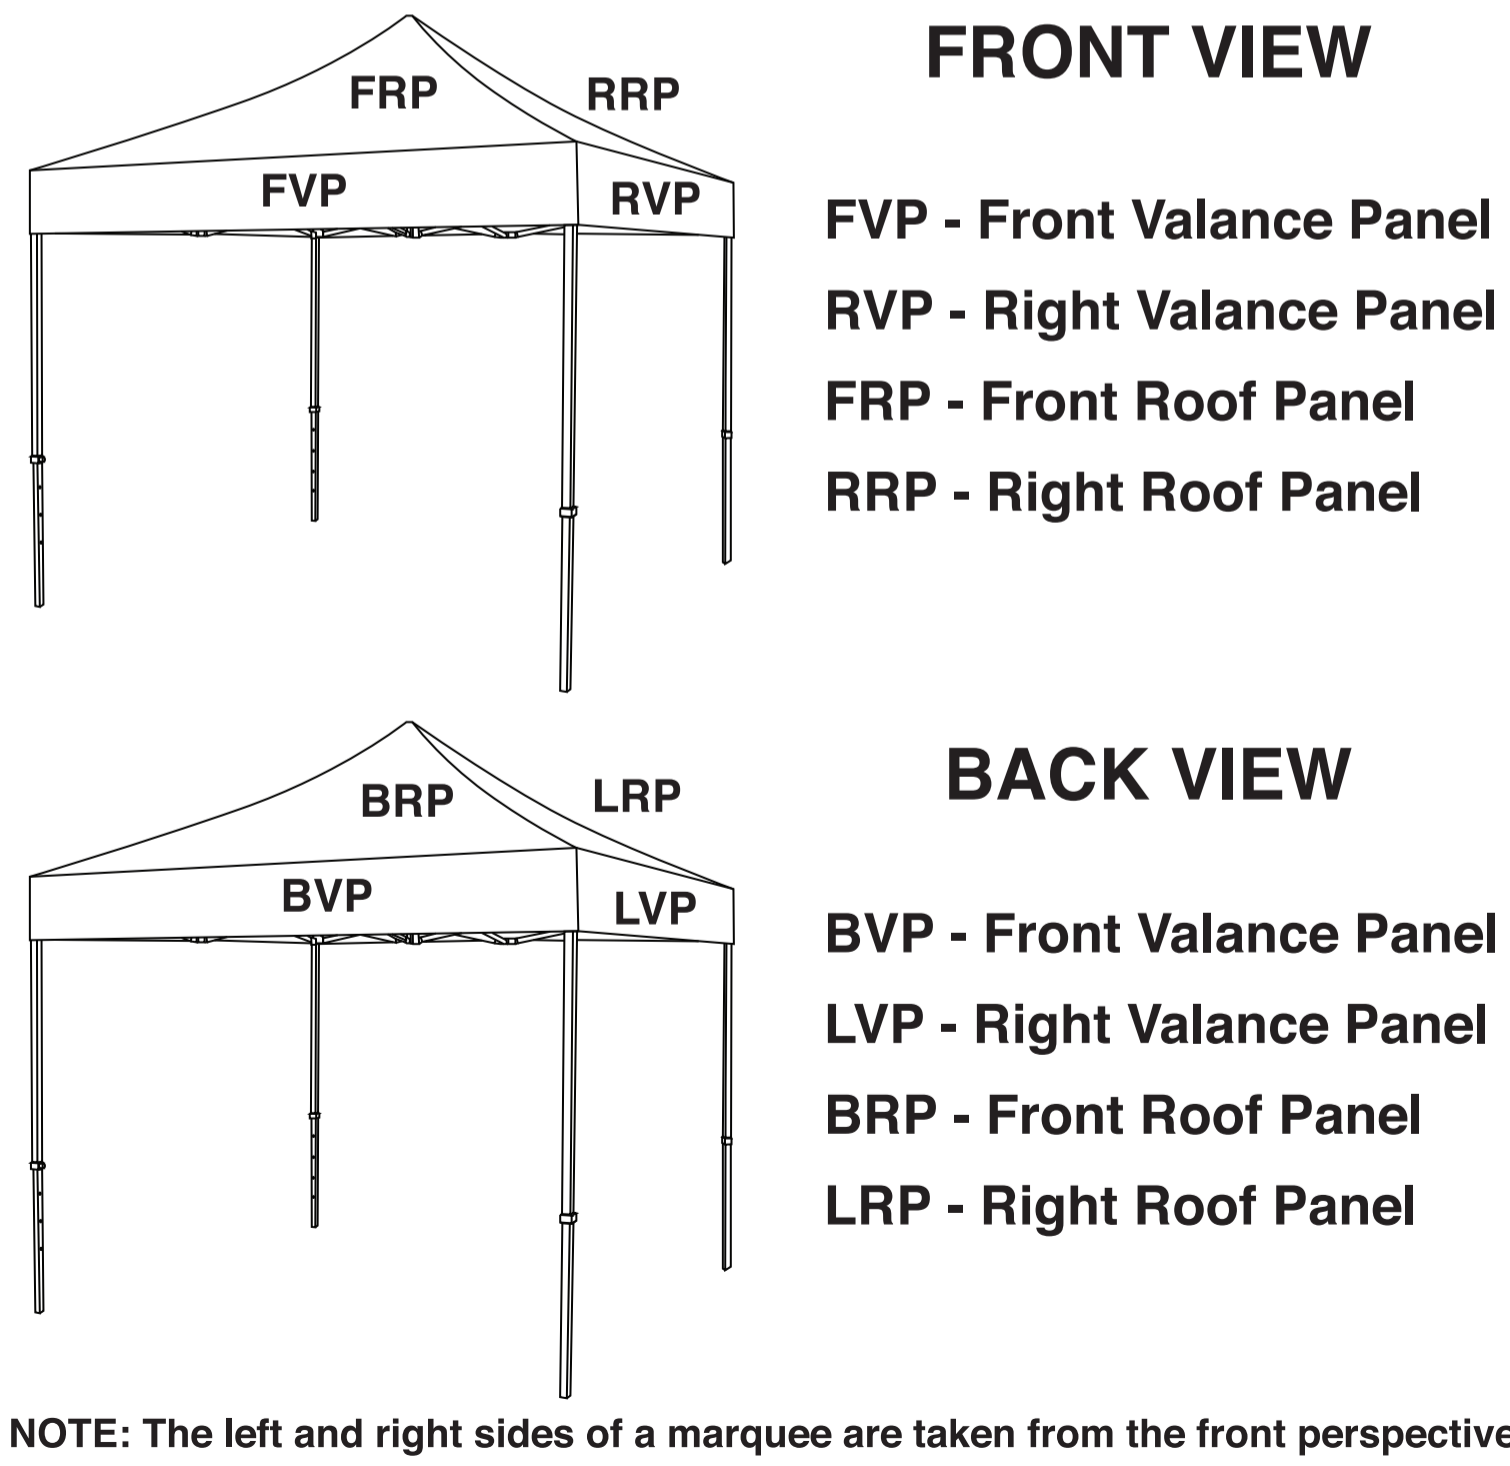

© extreme marquees 2009

2.4M x 2.4M Folding Marquee

Available Panel Colours

White:	C - 0,	M - 0,	Y - 0,	K - 0
Black:	C - 63,	M - 52,	Y - 51,	K - 100
Red:	C - 36,	M - 100,	Y - 73,	K - 10
Pink:	C - 10,	M - 90,	Y - 10,	K - 9
Green:	C - 74,	M - 35,	Y - 74,	K - 67
Dark Blue:	C - 84,	M - 68,	Y - 0,	K - 5
Light Blue:	C - 83,	M - 0,	Y - 12,	K - 23
Yellow:	C - 0,	M - 25,	Y - 100,	K - 0
Maroon:	C - 63,	M - 100,	Y - 78,	K - 10
Orange:	C - 0,	M - 64,	Y - 96,	K - 0

This template is designed at a 10% scale of the final product.
Rasterised artwork supplied at 300dpi to suit this template size is the minimum requirement for a high quality final print

ROOF & VALANCE PANELS