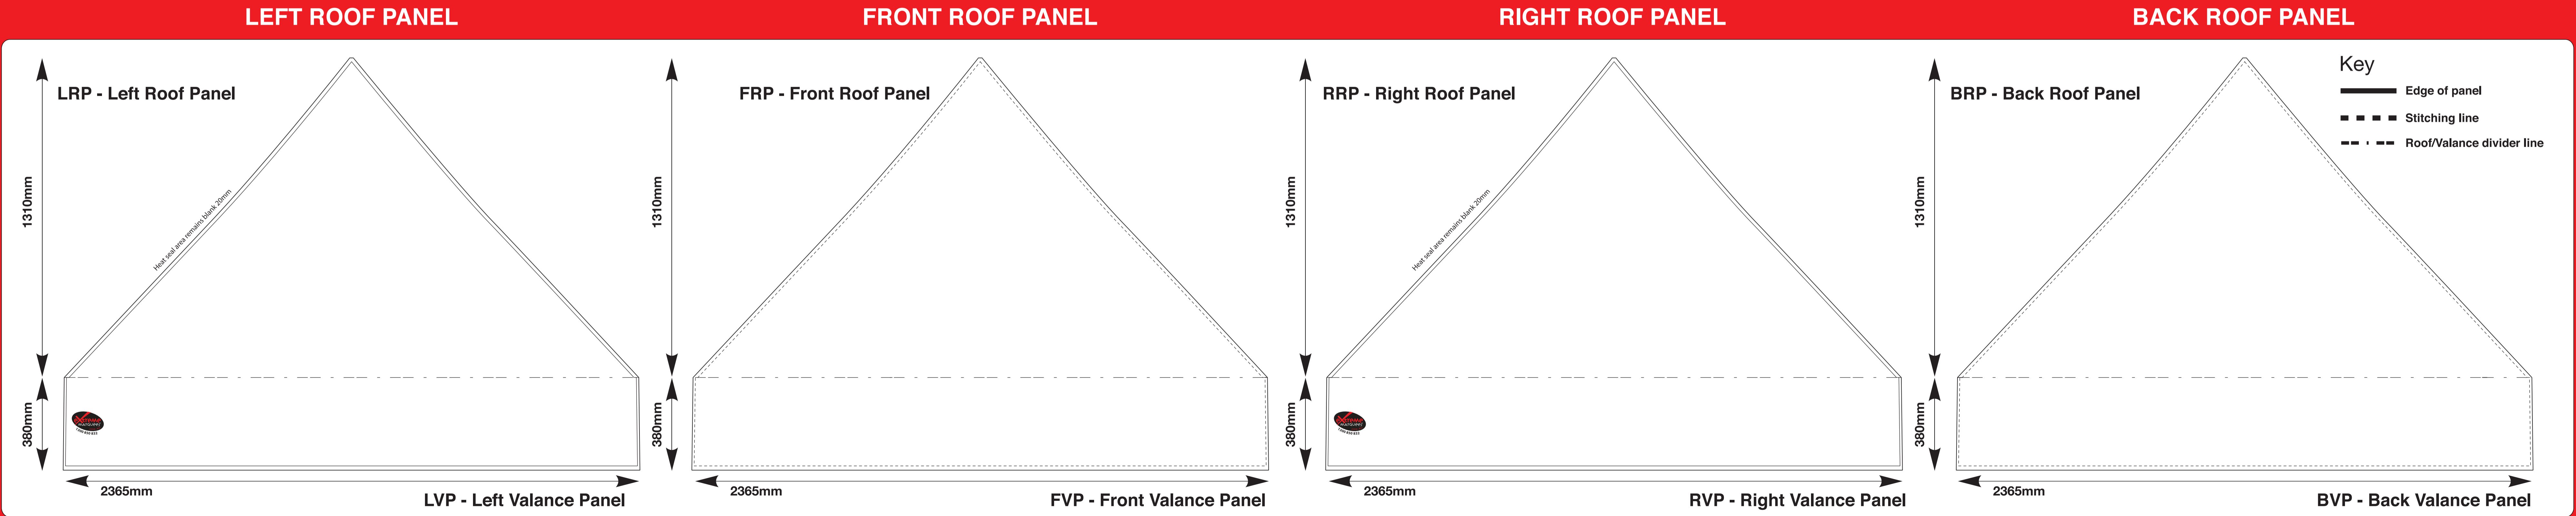

© extreme marquees 2009

2.4M x 2.4M Folding Marquee

Available Panel Colours

White:	C - 0,	M - 0,	Y - 0,	K - 0
Black:	C - 63,	M - 52,	Y - 51,	K - 100
Red:	C - 36,	M - 100,	Y - 73,	K - 10
Pink:	C - 10,	M - 90,	Y - 10,	K - 9
Green:	C - 74,	M - 35,	Y - 74,	K - 67
Dark Blue:	C - 84,	M - 68,	Y - 0,	K - 5
Light Blue:	C - 83,	M - 0,	Y - 12,	K - 23
Yellow:	C - 0,	M - 25,	Y - 100,	K - 0
Maroon:	C - 63,	M - 100,	Y - 78,	K - 10
Orange:	C - 0,	M - 64,	Y - 96,	K - 0

This template is designed at a 10% scale of the final product.
Rasterised artwork supplied at 300dpi to suit this template size is the minimum requirement for a high quality final print

ROOF & VALANCE PANELS