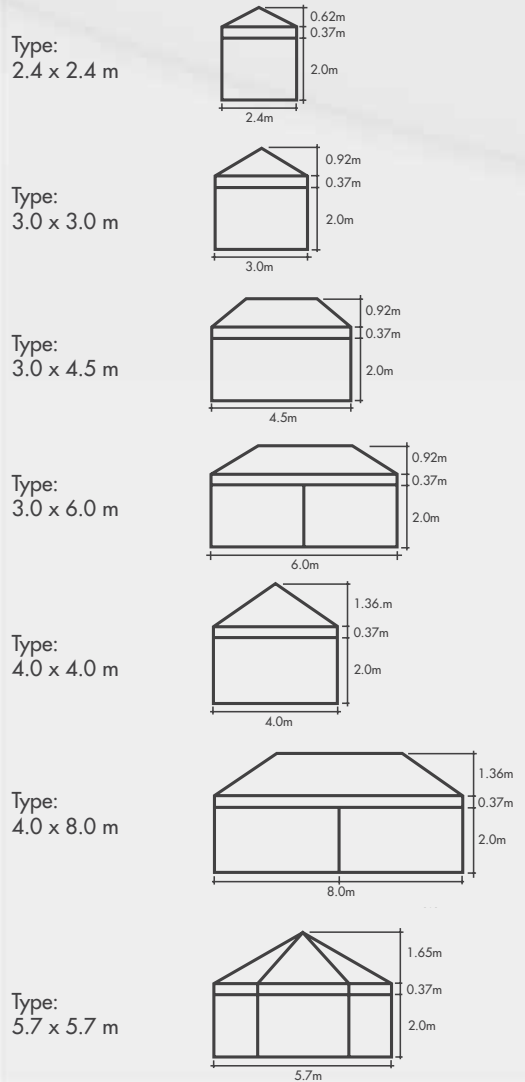

Technical Diagrams